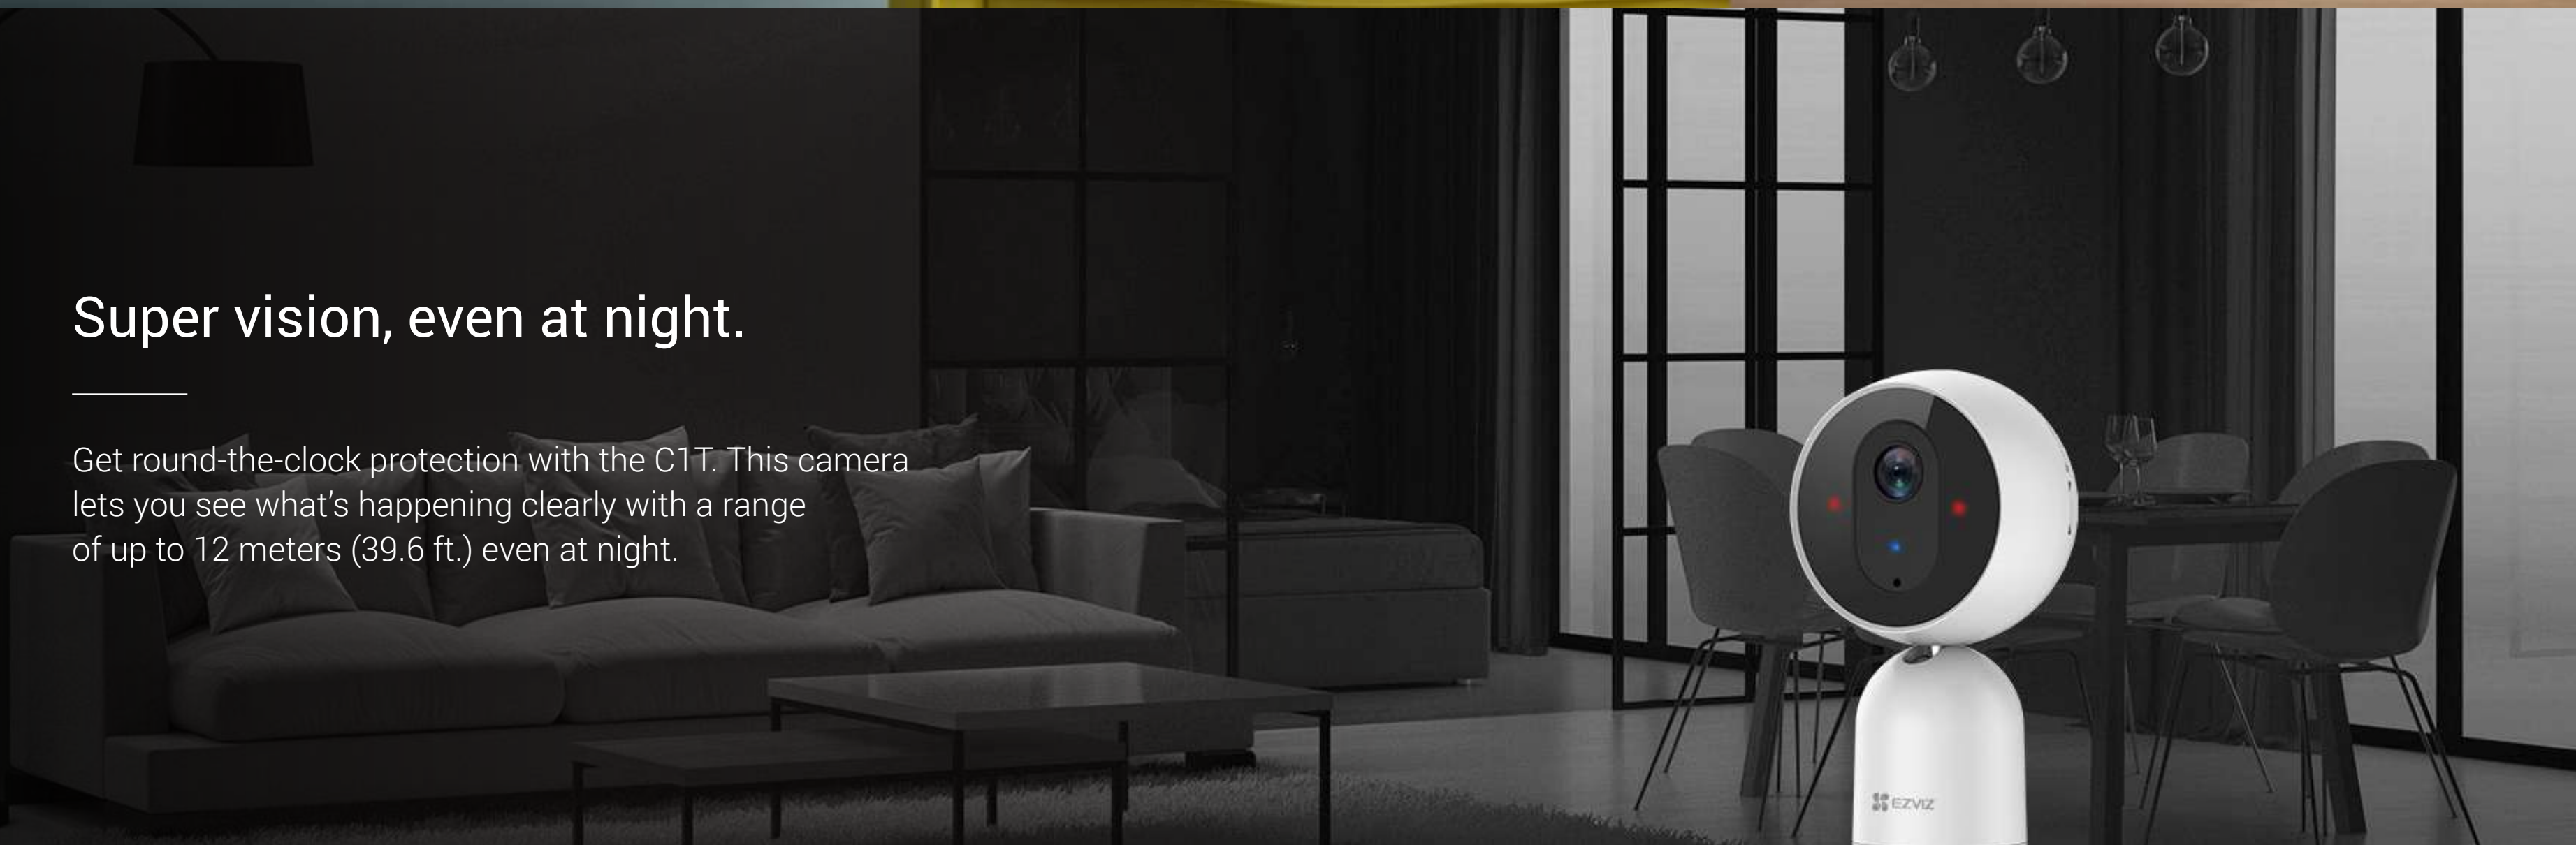

EZVIZ CloudPlay Storage

1080p high-definition video.

This camera captures 1080p high-definition videos and pictures, recording every moment with sharp clarity.

Records only when you need it.

With one tap of the EZVIZ App on your mobile device, you can enable C1T's sleep mode. Pause real-time viewing and recording whenever you need the privacy.

User-friendly audio alerts.

This C1T camera also comes with three audio alert modes for motion detection – silent, short beep, and siren. Want to hear your visitors while you are in another room? Set the camera on siren mode so you will hear the alert loud and clear.

Real-time conversation.

Like an ordinary phone call, talk to your family or pets at home wherever you are via the EZVIZ App.

Super vision, even at night.

Get round-the-clock protection with the C1T. This camera lets you see what's happening clearly with a range of up to 12 meters (39.6 ft.) even at night.